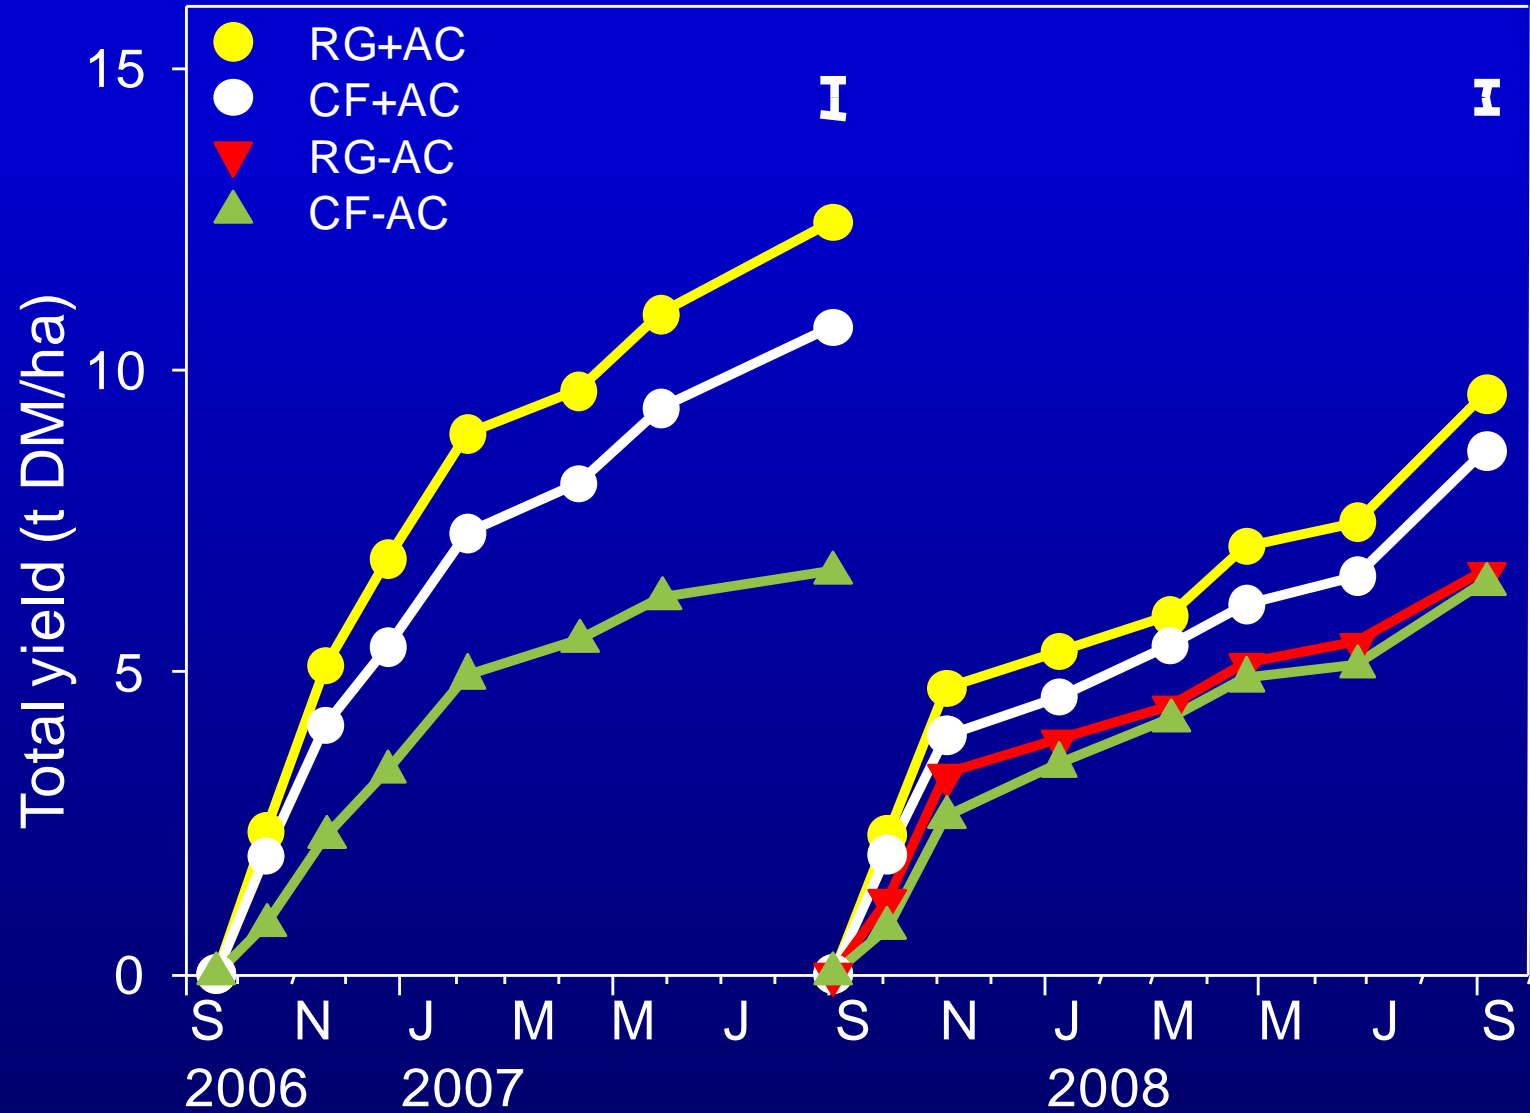

Yield increased 40% when Sub clover was over-drilled into grass-dominant dryland pastures

S. ATES, M.O. TONGEL & DERRICK MOOT

Total DM yield

Botanical composition – 26 June 08